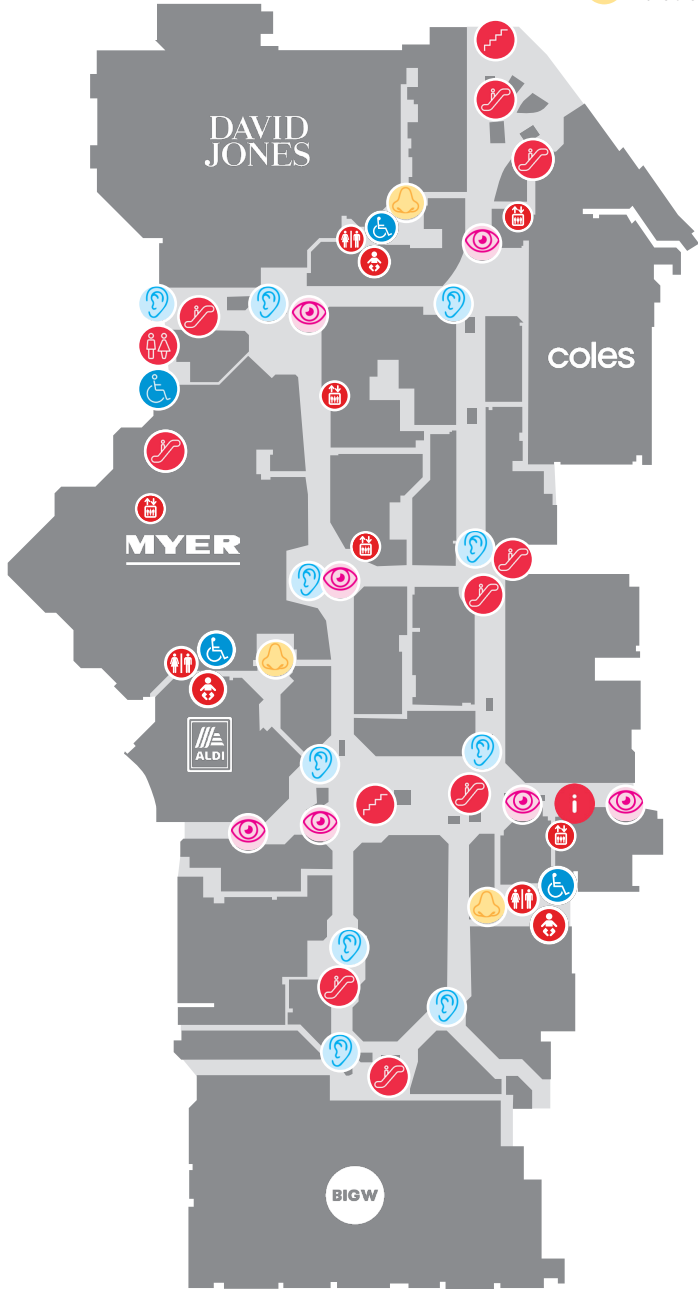

# Westfield Carindale Sensory Map

## Ground Level

-  You may notice some noise in this area such as music.
-  You may notice this area may be brighter.
-  You may notice some aromas in this area such as candles.
-  Concierge
-  Male/Female Toilets
-  Accessible Toilets
-  Parents Room
-  Stairs
-  Travelator
-  Escalator
-  Lift

# Level 1

- You may notice some noise in this area such as music.
- You may notice this area may be brighter.
- You may notice some aromas in this area such as candles.
- Concierge
- Male/Female Toilets
- Accessible Toilets
- Parents Room
- Stairs
- Travelator
- Escalator
- Lift