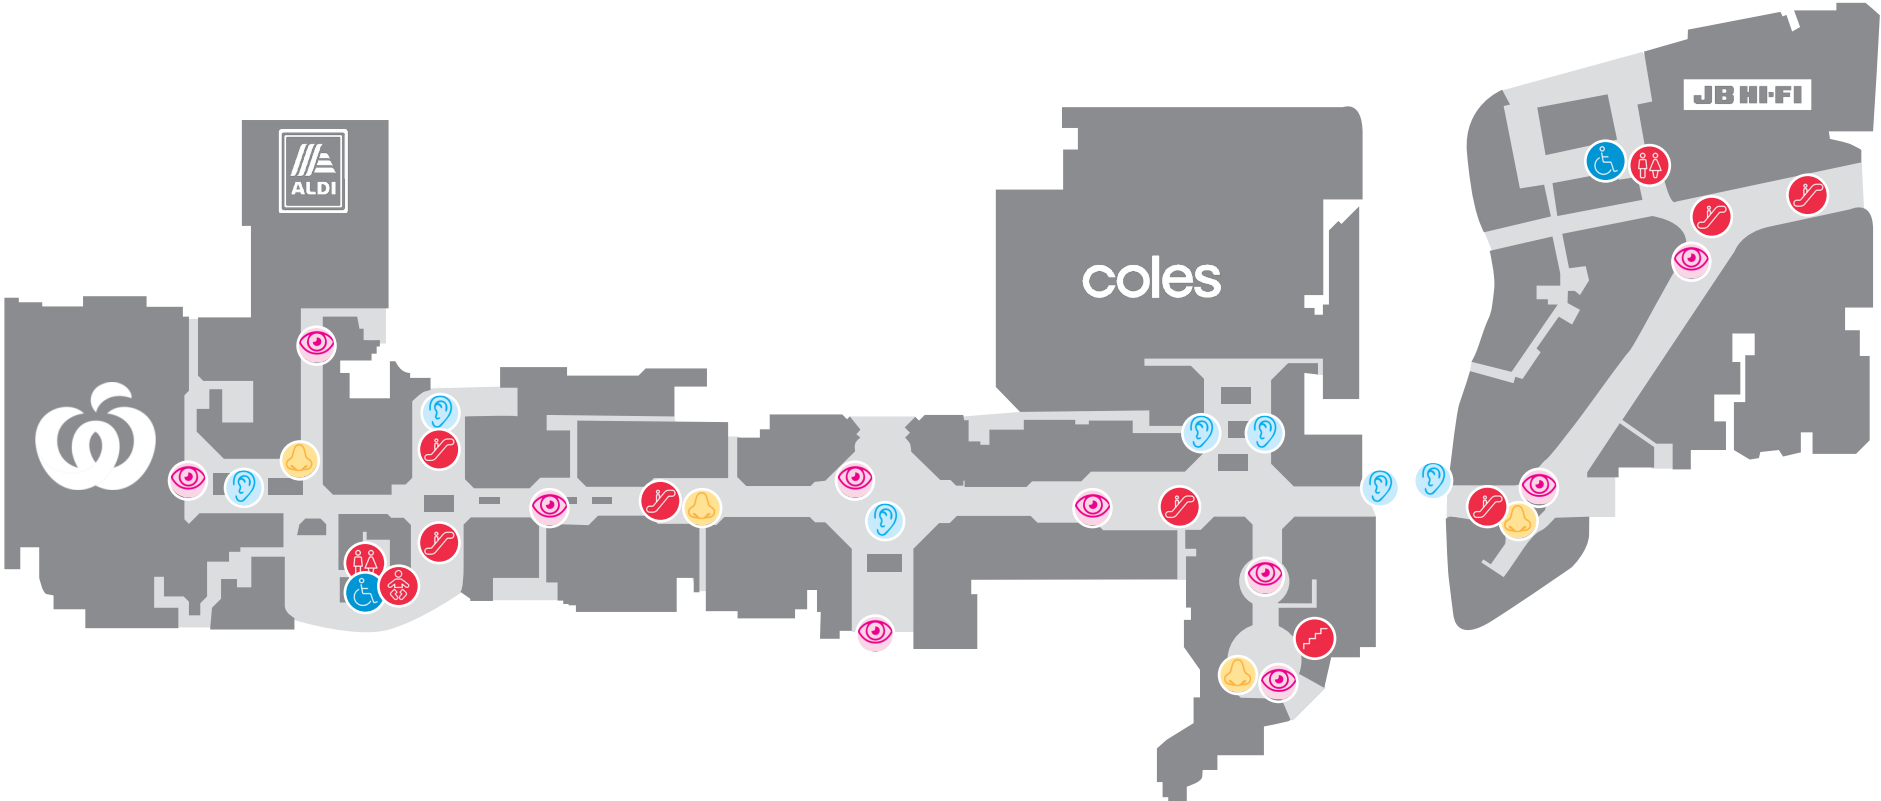

# Westfield Penrith Sensory Map

## Level 1

-  You may notice some noise in this area such as music.
-  You may notice this area may be brighter.
-  You may notice some aromas in this area such as candles.
-  Concierge
-  Male/Female Toilets
-  Accessible Toilets
-  Parents Room
-  Stairs
-  Travelator
-  Escalator
-  Lift

# Level 2

- You may notice some noise in this area such as music.
- You may notice this area may be brighter.
- You may notice some aromas in this area such as candles.
- Concierge
- Male/Female Toilets
- Accessible Toilets
- Parents Room
- Stairs
- Travelator
- Escalator
- Lift